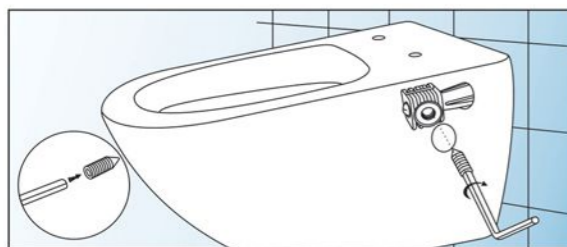

3. Put Part C into the installing hole on the pan;

4. Insert the Part C into Part B;

5. Fix Part D into the hole on Part C by tool Part A;

6. Cover Part E on the hole of the pan

- (1) The fill valve can be easily installed, removed, and maintained.
- (2) Dual flush at 6/3 liters, saving water
- (3) EPS casing, highly efficient in reducing noise, isolating heat and preventing fogging and frosting.
- (4) Three sets of mounting holes, compatible with numerous types of toilet seats.
- (5) The pipe clamp is adjustable, making it suitable for installing numerous types of toilet seats.
- (6) The mounting height of the frame is adjustable, making it suitable for the needs of different households.