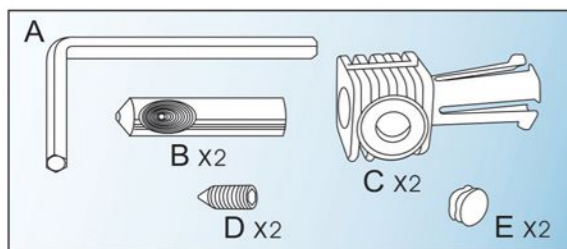

- (1) The fill valve can be easily installed, removed, and maintained.
- (2) Dual flush at 6/3 liters, saving water
- (3) EPS casing, highly efficient in reducing noise, isolating heat and preventing fogging and frosting.
- (4) Three sets of mounting holes, compatible with numerous types of toilet seats.
- (5) The pipe clamp is adjustable, making it suitable for installing numerous types of toilet seats.
- (6) The mounting height of the frame is adjustable, making it suitable for the needs of different households.