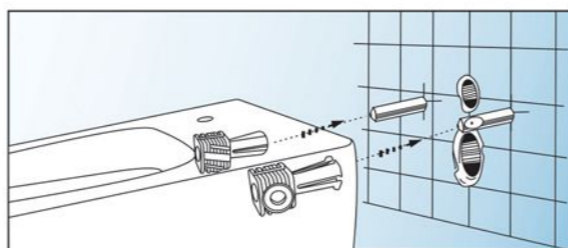

3. Put Part C into the installing hole on the pan;

4. Insert the Part C into Part B;

5. Fix Part D into the hole on Part C by tool Part A;

6. Cover Part E on the hole of the pan

- (1) The fill valve can be easily installed, removed, and maintained.
- (2) Dual flush at 6/3 liters, saving water
- (3) EPS casing, highly efficient in reducing noise, isolating heat and preventing fogging and frosting.
- (4) Three sets of mounting holes, compatible with numerous types of toilet seats.
- (5) The pipe clamp is adjustable, making it suitable for installing numerous types of toilet seats.
- (6) The mounting height of the frame is adjustable, making it suitable for the needs of different households.