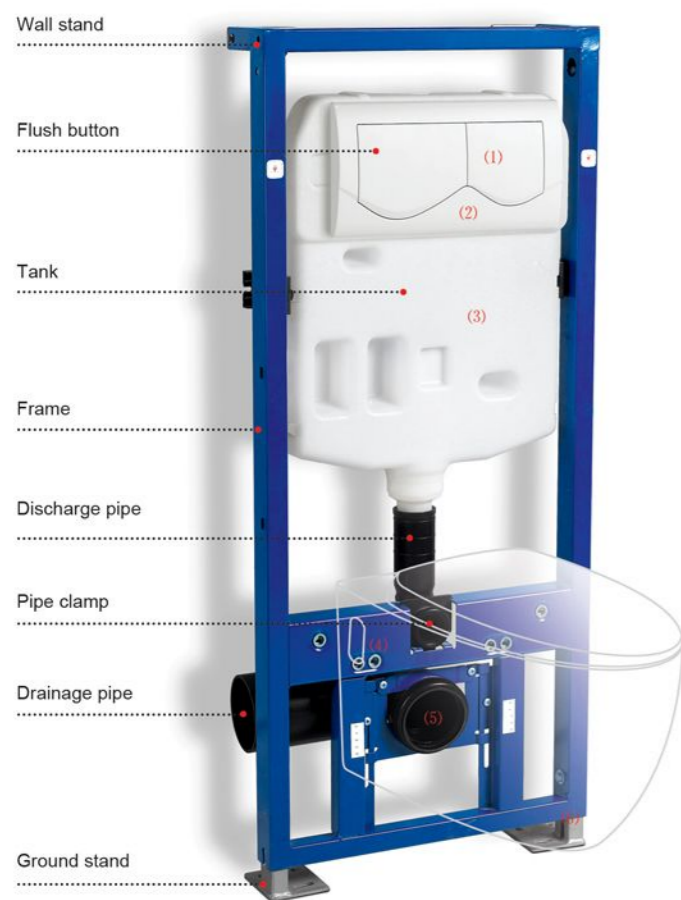

3. Put Part C into the installing hole on the pan;

4. Insert the Part C into Part B;

5. Fix Part D into the hole on Part C by tool Part A;

6. Cover Part E on the hole of the pan

- (1) The fill valve can be easily installed, removed, and maintained.
- (2) Dual flush at 6/3 liters, saving water
- (3) EPS casing, highly efficient in reducing noise, isolating heat and preventing fogging and frosting.
- (4) Three sets of mounting holes, compatible with numerous types of toilet seats.
- (5) The pipe clamp is adjustable, making it suitable for installing numerous types of toilet seats.
- (6) The mounting height of the frame is adjustable, making it suitable for the needs of different households.