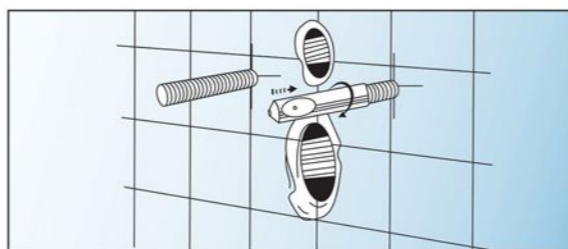

- (1) The fill valve can be easily installed, removed, and maintained.
- (2) Dual flush at 6/3 liters, saving water
- (3) EPS casing, highly efficient in reducing noise, isolating heat and preventing fogging and frosting.
- (4) Three sets of mounting holes, compatible with numerous types of toilet seats.
- (5) The pipe clamp is adjustable, making it suitable for installing numerous types of toilet seats.
- (6) The mounting height of the frame is adjustable, making it suitable for the needs of different households.