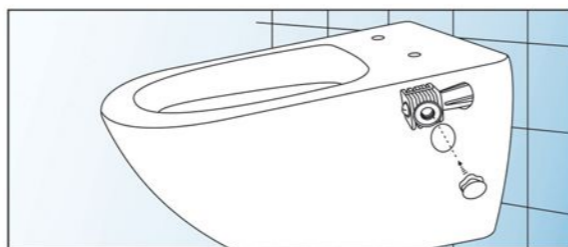

PL-7844

Rimless wall hung toilet
Size:510x360x375mm
P-trap 180mm roughing-in

PL-7845

Rimless wall hung toilet
Size:480x370x320mm
P-trap 180mm roughing-in

1. Five accessories: Part A, B, C, D, E;

2. Fix the Part B into the screw as the above picture;

3. Put Part C into the installing hole on the pan;

4. Insert the Part C into Part B;

5. Fix Part D into the hole on Part C by tool Part A;

6. Cover Part E on the hole of the pan

- (1) The fill valve can be easily installed, removed, and maintained.
- (2) Dual flush at 6/3 liters, saving water
- (3) EPS casing, highly efficient in reducing noise, isolating heat and preventing fogging and frosting.
- (4) Three sets of mounting holes, compatible with numerous types of toilet seats.
- (5) The pipe clamp is adjustable, making it suitable for installing numerous types of toilet seats.
- (6) The mounting height of the frame is adjustable, making it suitable for the needs of different households.