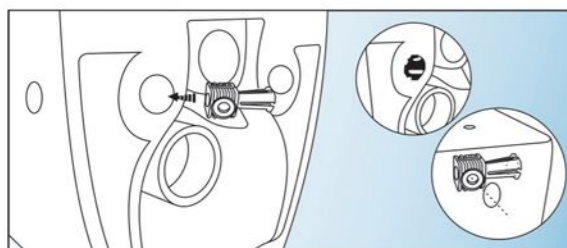

3. Put Part C into the installing hole on the pan;

4. Insert the Part C into Part B;

5. Fix Part D into the hole on Part C by tool Part A;

6. Cover Part E on the hole of the pan

- (1) The fill valve can be easily installed, removed, and maintained.
- (2) Dual flush at 6/3 liters, saving water
- (3) EPS casing, highly efficient in reducing noise, isolating heat and preventing fogging and frosting.
- (4) Three sets of mounting holes, compatible with numerous types of toilet seats.
- (5) The pipe clamp is adjustable, making it suitable for installing numerous types of toilet seats.
- (6) The mounting height of the frame is adjustable, making it suitable for the needs of different households.