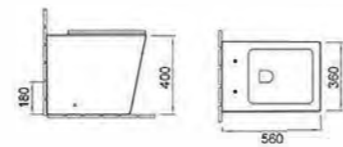

C370-RG1

Wall-hung basin
Size: 560x430x380mm
Fixing to wall with back