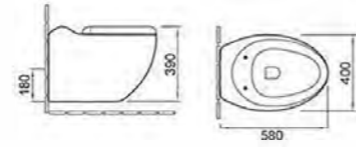

FH067-L4

Wall-hung bidet
Size:510x360x305mm
Fixing to wall with back