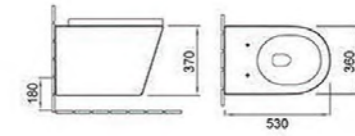

- >
- >

A8060-G3

Washdown one-piece toilet
 Size:700x370x835mm
 P-trap 180mm roughing-in
 S-trap 250mm roughing-in

B2376-G3

Wall-hung toilet
 Size:530x360x370mm
 P-trap 180mm roughing-in

H157-G3

Back to wall toilet
 Size:545x375x400mm
 P-trap 180mm roughing-in