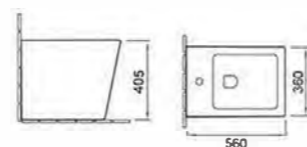

Siphonic one-piece toilet
Size: 685x360x780mm
S-trap 300/400mm roughing-in
Washdown one-piece toilet
P-trap 180mm roughing-in
S-trap 250mm roughing-in

H167

Back to wall toilet
Size: 560x360x400mm
P-trap 180mm roughing-in

A8067

Washdown two-piece toilet
Size: 640x370x805mm
P-trap 180mm roughing-in
S-trap 250mm roughing-in

B2364

Wall-hung toilet
Size: 520x360x350mm
P-trap 180mm roughing-in

F067

Bidet
Size: 560x360x405mm
Fixing to wall with back

FH067

Wall-hung bidet
Size: 510x360x305mm
Fixing to wall with back

C370

Wall-hung basin
Size: 560x430x380mm
Fixing to wall with back

D3244

Art basin
Size: 500x410x130mm
Above counter mounting

Products Colors