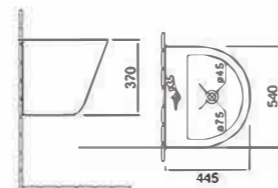

FH057-RG1

500G-RG1

500G-G3

Wall-hung basin
 Size:540x445x370mm
 Fixing to wall with back

A8060-S1

H157-S1

F057-S1

B2376-S1