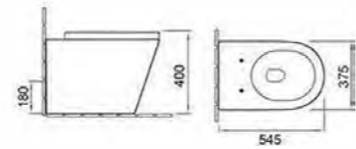

500G-G3
Size:540x445x370mm

F057-S1
Size: 540x370x405mm

A8060-S1
Size: 700x370x835mm

FH057-S1
Size: 530x360x330mm

B2376-S1
Size: 530x360x370mm

500G-S1
Size: 540x445x370mm

Annotation of non-external foppishness of space,
display of wisdom and harmony of human nature.

- >
- >

A8060-G3

Washdown one-piece toilet
 Size:700x370x835mm
 P-trap 180mm roughing-in
 S-trap 250mm roughing-in

B2376-G3

Wall-hung toilet
 Size:530x360x370mm
 P-trap 180mm roughing-in

H157-G3

Back to wall toilet
 Size:545x375x400mm
 P-trap 180mm roughing-in