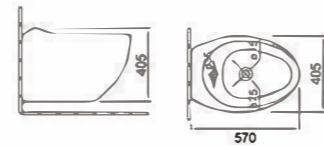

B2301-L4

Wall-hung toilet
Size:580x400x390mm
P-trap 180mm roughing-in

FH067-L4

Wall-hung bidet
Size:510x360x305mm
Fixing to wall with back

F2301G-L4

Wall-hung bidet
Size:570x405x405mm
Fixing to wall with back