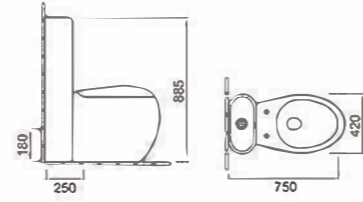

FH067-L4
Size:510x360x305mm

B2364-L4
Size:520x360x350mm

C370
Size: 560x430x380mm

B2364
Size: 520x360x350mm

new

B2364
Size: 520x360x350mm

ARTCERAM YEARS

Annotation of non-external foppishness of space,
display of wisdom and harmony of human nature.

- >
- >

C370
Size: 560x430x380mm

A3966-L4

Washdown one-piece toilet
Size:750x420x885mm
P-trap 180mm roughing-in
S-trap 250mm roughing-in

B2364-L4

Wall-hung toilet
Size:520x360x350mm
P-trap 180mm roughing-in