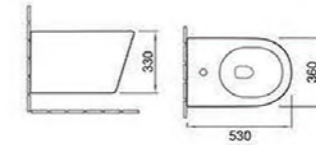

FH057-G3

Wall-hung bidet
Size:530x360x330mm
Fixing to wall with back