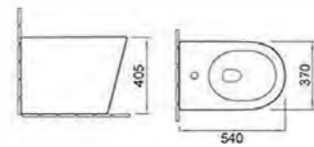

F057-G3

Bidet
Size:540x370x405mm
Fixing to wall with back