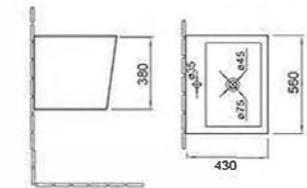

FH067-RG1

Wall-hung bidet
 Size: 510x360x305mm
 Fixing to wall with back

H167-RG1

Back to wall toilet
 Size: 560x360x400mm
 P-trap 180mm roughing-in

C370-RG1

Wall-hung basin
 Size: 560x430x380mm
 Fixing to wall with back