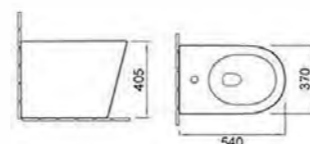

H157-M6
Size:545x375x400mm

Sanitary wares now is not only means washing body,it has been a part of enjoyment of life, besign base on human nature is becoming to be the mainly trend of sanitary production.Healthy life topist of design.

A8060

Washdown one-piece toilet
Size:700x370x835mm
P-trap 180mm roughing-in
S-trap 250mm roughing-in

H157

Back to wall toilet
Size:545x375x400mm
P-trap 180mm roughing-in

A8057

Washdown two-piece toilet
Size:620x380x775mm
P-trap 180mm roughing-in
S-trap 100-220mm roughing-in

B2376

Wall-hung toilet
Size:530x360x370mm
P-trap 180mm roughing-in

F057

Bidet
Size:540x370x405mm
Fixing to wall with back

FH057

Wall-hung bidet
Size:530x360x330mm
Fixing to wall with back

500G

Wall-hung basin
Size:540x445x370mm
Fixing to wall with back