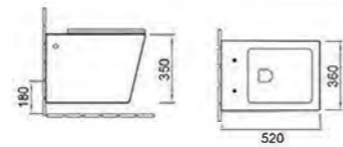

A3967-RG1

Siphonic one-piece toilet
Size: 685x360x780mm
S-trap 300/400mm roughing-in
Washdown one-piece toilet
P-trap 180mm roughing-in
S-trap 250mm roughing-in

FH067-RG1

Wall-hung bidet
Size: 510x360x305mm
Fixing to wall with back

H167-RG1

Back to wall toilet
Size: 560x360x400mm
P-trap 180mm roughing-in

C370-RG1

Wall-hung basin
Size: 560x430x380mm
Fixing to wall with back

F067-RG1

Bidet
Size: 560x360x405mm
Fixing to wall with back

A3967-S1

B2364-RG1

Wall-hung toilet
Size: 520x360x350mm
P-trap 180mm roughing-in

A3967-G1

Products Colors