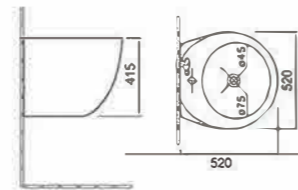

B2364

Wall-hung toilet
Size:520x360x350mm
P-trap 180mm roughing-in