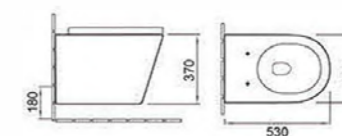

H157-M6
Size:545x375x400mm

Sanitary wares now is not only means washing body,it has been a part of enjoyment of life, besign base on human nature is becoming to be the mainly trend of sanitary production.Healthy life topist of design.

A8060

Washdown one-piece toilet
Size:700x370x835mm
P-trap 180mm roughing-in
S-trap 250mm roughing-in

H157

Back to wall toilet
Size:545x375x400mm
P-trap 180mm roughing-in

A8057

Washdown two-piece toilet
Size:620x380x775mm
P-trap 180mm roughing-in
S-trap 100-220mm roughing-in

B2376

Wall-hung toilet
Size:530x360x370mm
P-trap 180mm roughing-in

F057

Bidet
Size:540x370x405mm
Fixing to wall with back

FH057

Wall-hung bidet
Size:530x360x330mm
Fixing to wall with back

500G

Wall-hung basin
Size:540x445x370mm
Fixing to wall with back