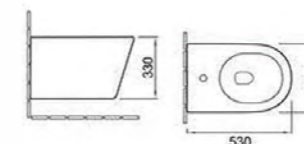

B2376

Wall-hung toilet
Size:530x360x370mm
P-trap 180mm roughing-in

F057

Bidet
Size:540x370x405mm
Fixing to wall with back

FH057

Wall-hung bidet
Size:530x360x330mm
Fixing to wall with back

500G

Wall-hung basin
Size:540x445x370mm
Fixing to wall with back