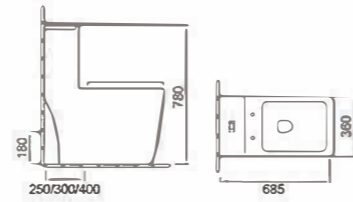

luxury brilliant serie

C370-RG1
Size:560x430x380mm

C370-S1
Size:560x430x380mm

Sanitary wares now is not only means washing body.it has been a part of enjoyment of life, design base on human nature is becoming to be the mainly trend of sanitary production.Healthy life topist of design.

H167-S1
Size:560x360x400mm

F067-S1
Size:560x360x405mm

A3967-RG1

Siphonic one-piece toilet
 Size: 685x360x780mm
 S-trap 300/400mm roughing-in
 Washdown one-piece toilet
 P-trap 180mm roughing-in
 S-trap 250mm roughing-in