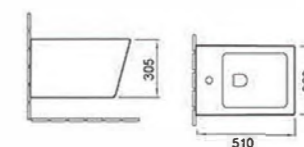

FH067

Wall-hung bidet
Size: 510x360x305mm
Fixing to wall with back