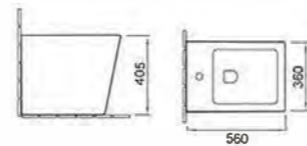

A3967-RG1

Siphonic one-piece toilet
Size: 685x360x780mm
S-trap 300/400mm roughing-in
Washdown one-piece toilet
P-trap 180mm roughing-in
S-trap 250mm roughing-in

FH067-RG1

Wall-hung bidet
Size: 510x360x305mm
Fixing to wall with back

H167-RG1

Back to wall toilet
Size: 560x360x400mm
P-trap 180mm roughing-in

C370-RG1

Wall-hung basin
Size: 560x430x380mm
Fixing to wall with back

F067-RG1

Bidet
Size: 560x360x405mm
Fixing to wall with back

B2364-RG1

Wall-hung toilet
Size: 520x360x350mm
P-trap 180mm roughing-in

Products Colors