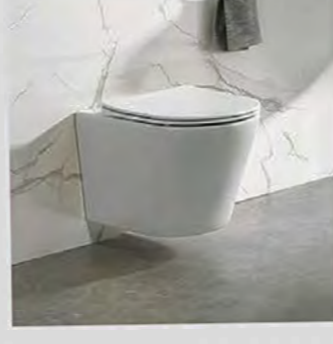

B2376-M3 (浅灰)