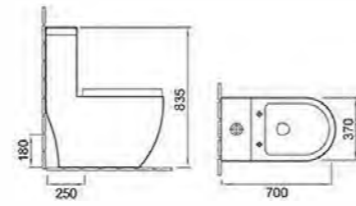

FH057-RG1
Size:530x360x330mm

B2376-RG1
Size:530x360x370mm

—
Simplicity is about subtracting the obvious and adding the meaningful.

H157-RG4
Size:545x375x400mm

F057-RG4
Size:540x370x405mm

500G-M2

500G-M5

500G-L1

500G-G3
Size:540x445x370mm

F057-S1
Size: 540x370x405mm

A8060-S1
Size: 700x370x835mm

FH057-S1
Size: 530x360x330mm

B2376-S1
Size: 530x360x370mm

500G-S1
Size: 540x445x370mm

Annotation of non-external foppishness of space,
display of wisdom and harmony of human nature.

- >
- >

A8060-G3

Washdown one-piece toilet
 Size:700x370x835mm
 P-trap 180mm roughing-in
 S-trap 250mm roughing-in

B2376-G3

Wall-hung toilet
 Size:530x360x370mm
 P-trap 180mm roughing-in

H157-G3

Back to wall toilet
 Size:545x375x400mm
 P-trap 180mm roughing-in