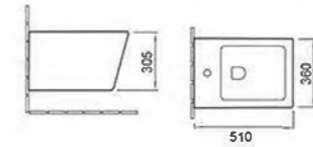

F2301G-L4

Wall-hung bidet
Size:570x405x405mm
Fixing to wall with back