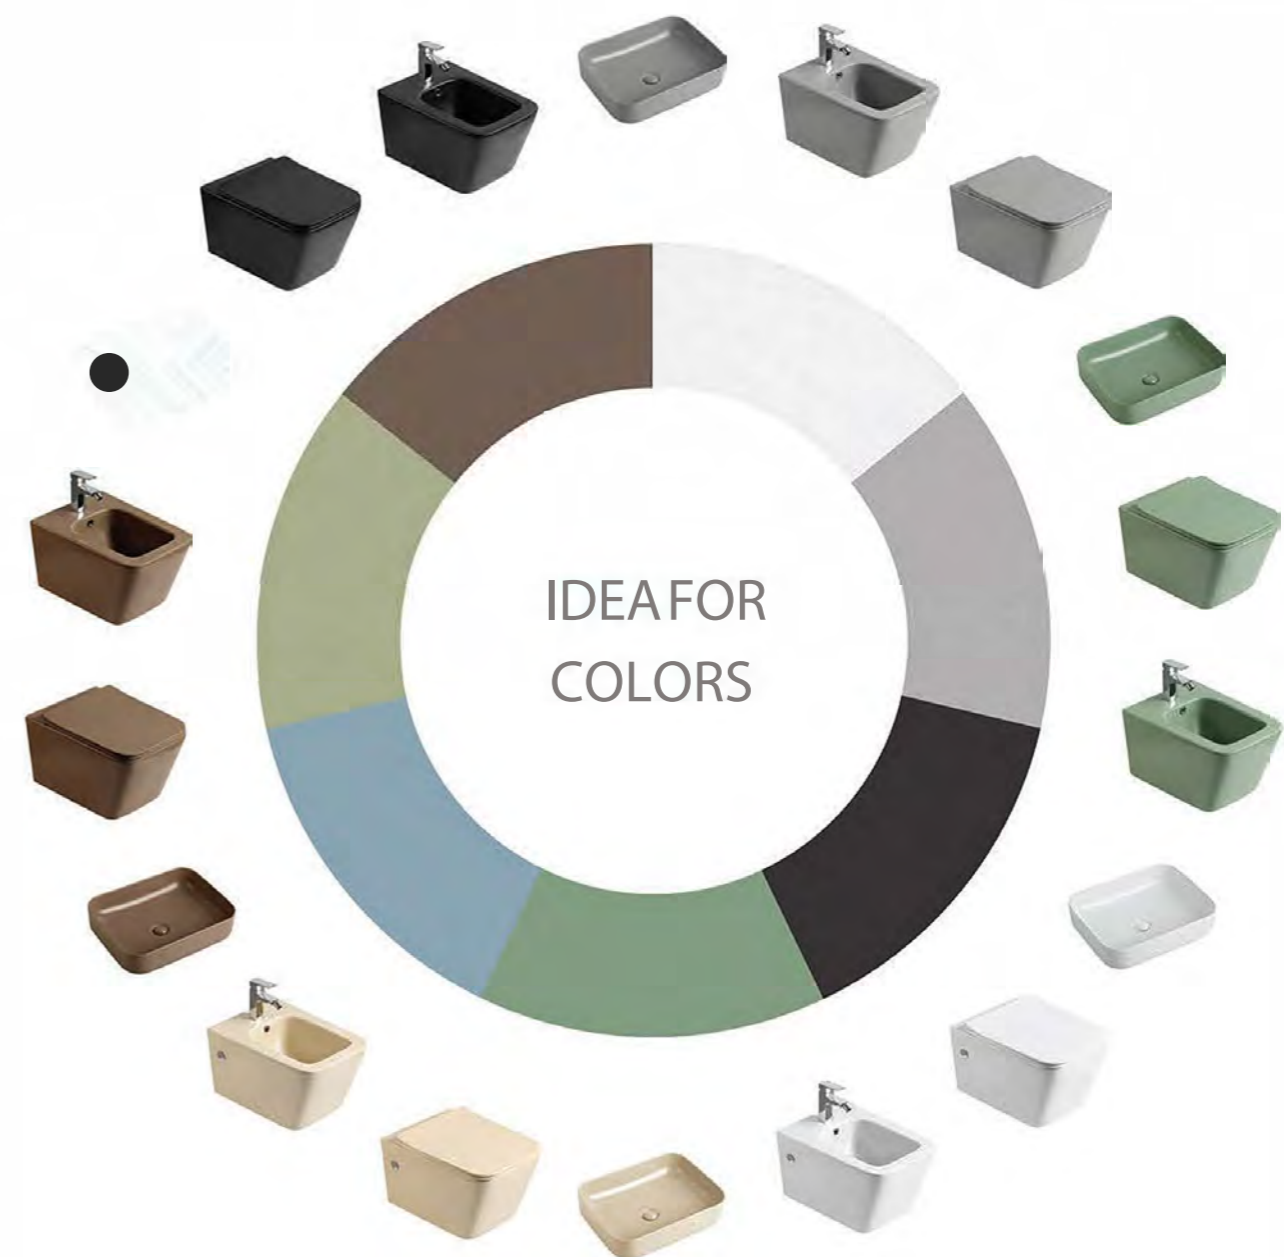

PRODUCT BROCHURE

NEW