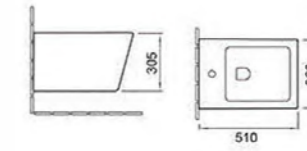

H167-RG1

Back to wall toilet
Size: 560x360x400mm
P-trap 180mm roughing-in