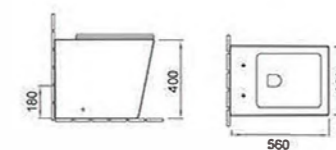

Siphonic one-piece toilet
Size: 685x360x780mm
S-trap 300/400mm roughing-in
Washdown one-piece toilet
P-trap 180mm roughing-in
S-trap 250mm roughing-in

H167

Back to wall toilet
Size: 560x360x400mm
P-trap 180mm roughing-in