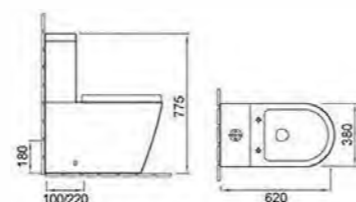

H157-M6
Size:545x375x400mm

Sanitary wares now is not only means washing body,it has been a part of enjoyment of life, besign base on human nature is becoming to be the mainly trend of sanitary production.Healthy life topist of design.

A8060

Washdown one-piece toilet
Size:700x370x835mm
P-trap 180mm roughing-in
S-trap 250mm roughing-in

H157

Back to wall toilet
Size:545x375x400mm
P-trap 180mm roughing-in

A8057

Washdown two-piece toilet
Size:620x380x775mm
P-trap 180mm roughing-in
S-trap 100-220mm roughing-in

B2376

Wall-hung toilet
Size:530x360x370mm
P-trap 180mm roughing-in

F057

Bidet
Size:540x370x405mm
Fixing to wall with back

FH057

Wall-hung bidet
Size:530x360x330mm
Fixing to wall with back

500G

Wall-hung basin
Size:540x445x370mm
Fixing to wall with back