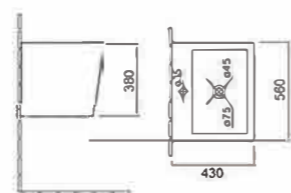

Siphonic one-piece toilet
Size: 685x360x780mm
S-trap 300/400mm roughing-in
Washdown one-piece toilet
P-trap 180mm roughing-in
S-trap 250mm roughing-in

H167

Back to wall toilet
Size: 560x360x400mm
P-trap 180mm roughing-in

A8067

Washdown two-piece toilet
Size: 640x370x805mm
P-trap 180mm roughing-in
S-trap 250mm roughing-in

B2364

Wall-hung toilet
Size: 520x360x350mm
P-trap 180mm roughing-in

F067

Bidet
Size: 560x360x405mm
Fixing to wall with back

FH067

Wall-hung bidet
Size: 510x360x305mm
Fixing to wall with back

C370

Wall-hung basin
Size: 560x430x380mm
Fixing to wall with back

D3244

Art basin
Size: 500x410x130mm
Above counter mounting

Products Colors