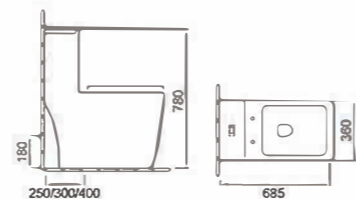

B2364-M13
Size:520x360x350mm

square bathroom suite

Simpleness to perfection, fineness to cullmination, undertake three missons ofpoint, surface and space, not reluctant and become one integrated mass.

A3967

Siphonic one-piece toilet
Size: 685x360x780mm
S-trap 300/400mm roughing-in
Washdown one-piece toilet
P-trap 180mm roughing-in
S-trap 250mm roughing-in

H167

Back to wall toilet
Size: 560x360x400mm
P-trap 180mm roughing-in