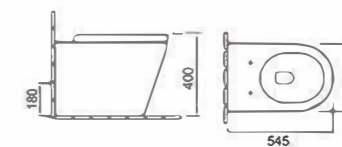

H157

Back to wall toilet
Size:545x375x400mm
P-trap 180mm roughing-in