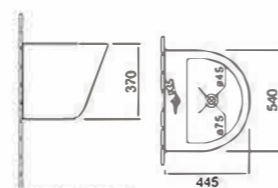

A8060

Washdown one-piece toilet
Size:700x370x835mm
P-trap 180mm roughing-in
S-trap 250mm roughing-in

H157

Back to wall toilet
Size:545x375x400mm
P-trap 180mm roughing-in

A8057

Washdown two-piece toilet
Size:620x380x775mm
P-trap 180mm roughing-in
S-trap 100-220mm roughing-in

B2376

Wall-hung toilet
Size:530x360x370mm
P-trap 180mm roughing-in

F057

Bidet
Size:540x370x405mm
Fixing to wall with back

FH057

Wall-hung bidet
Size:530x360x330mm
Fixing to wall with back

500G

Wall-hung basin
Size:540x445x370mm
Fixing to wall with back