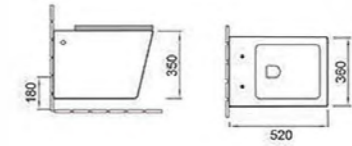

- >
- >

C370
Size: 560x430x380mm

A3966-L4

Washdown one-piece toilet
Size:750x420x885mm
P-trap 180mm roughing-in
S-trap 250mm roughing-in

B2364-L4

Wall-hung toilet
Size:520x360x350mm
P-trap 180mm roughing-in