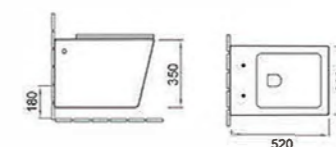

Siphonic one-piece toilet
Size: 685x360x780mm
S-trap 300/400mm roughing-in
Washdown one-piece toilet
P-trap 180mm roughing-in
S-trap 250mm roughing-in

H167

Back to wall toilet
Size: 560x360x400mm
P-trap 180mm roughing-in

A8067

Washdown two-piece toilet
Size: 640x370x805mm
P-trap 180mm roughing-in
S-trap 250mm roughing-in

B2364

Wall-hung toilet
Size: 520x360x350mm
P-trap 180mm roughing-in

F067

Bidet
Size: 560x360x405mm
Fixing to wall with back