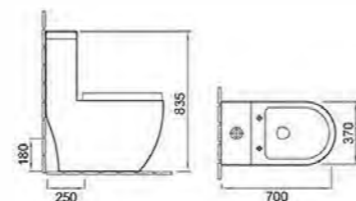

New

F057-M11
Size:540x370x405mm

H157-M11
Size:545x375x400mm

matt color serie

Delicate Beauty

Abstract gives plentiful imaginations
whileclassicality gives nice feelings.

Sanitary wares now is not only means washing body.it has been a part of enjoyment of life, besign base on human nature is becoming to be the mainly trend of sanitary production.Healthy life topist of design.

A8057-N3
Size:620x380x775mm

matt
COLOR

500G-M8
Size:540x445x370mm

H157-M8
Size:545x375x400mm

F057-M8
Size:540x370x405mm

Thriving Red
design

500G-M6
Size:540x445x370mm

F057-M6
Size:540x370x405mm

H157-M6
Size:545x375x400mm

Sanitary wares now is not only means washing body,it has been a part of enjoyment of life, besign base on human nature is becoming to be the mainly trend of sanitary production.Healthy life topist of design.

A8060

Washdown one-piece toilet
Size:700x370x835mm
P-trap 180mm roughing-in
S-trap 250mm roughing-in

H157

Back to wall toilet
Size:545x375x400mm
P-trap 180mm roughing-in

A8057

Washdown two-piece toilet
Size:620x380x775mm
P-trap 180mm roughing-in
S-trap 100-220mm roughing-in